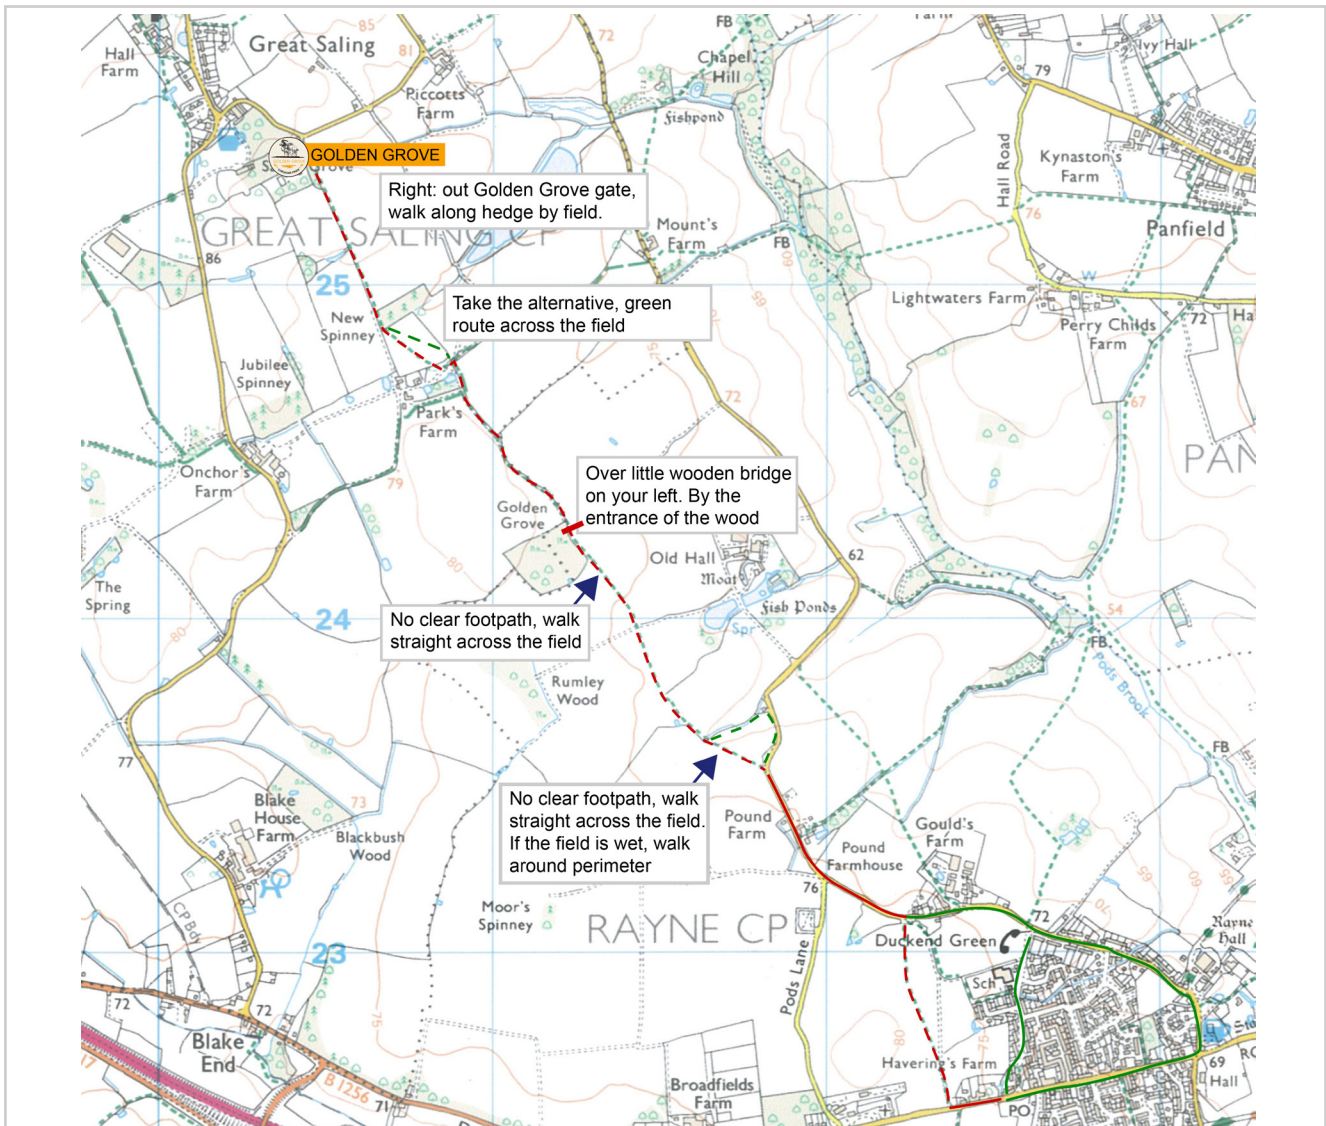

Walking Map: Golden Grove to Rayne

Approximate walking time: 40 minutes.

- Keep an eye out for the deer herds.
- A couple of the fields do not have paths, walk straight across

LEGEND

- Main Road
- - - - - Shared Road
- Footpath
- Alternative Route

CONTACTS

Police: 999
Louise, Golden Grove: 07917 592 310