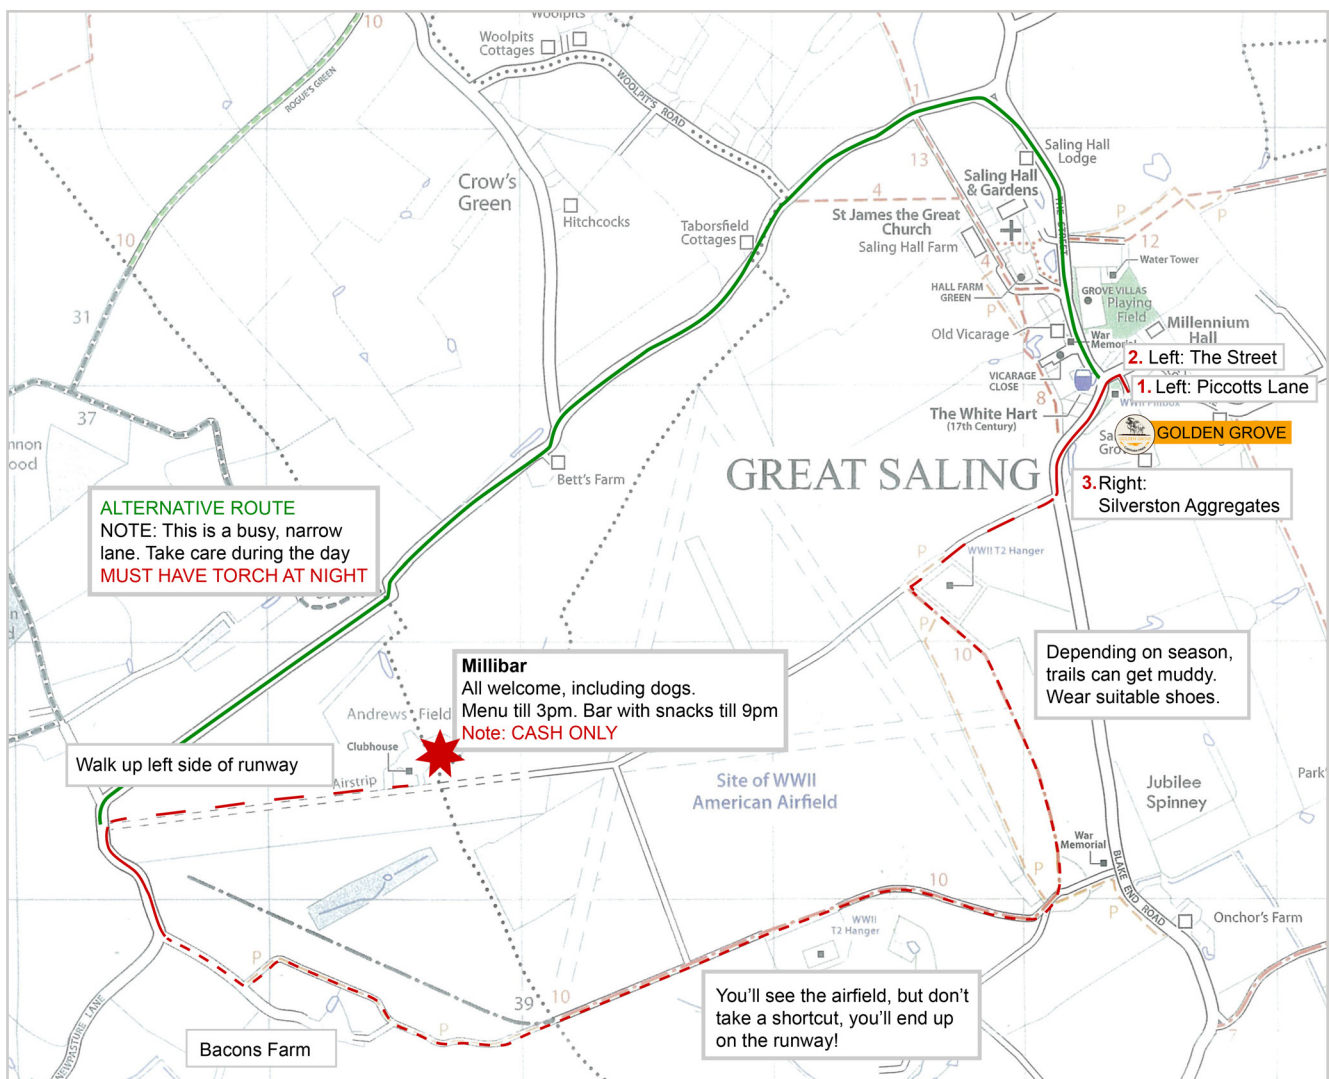

Walking Map: Golden Grove to Andrewsfield

Approximate walking time: 1 hour.

- Keep an eye out for the deer herds.
- Even if walking in day light, best take a torch. You may end up staying longer than you intended.

LEGEND

- Main Road
- - - - - Shared Road
- Footpath
- Alternative Route

CONTACTS

Police: 999
Andrewsfield, Millibar: 07923 981 900
Louise, Golden Grove: 07917 592 310